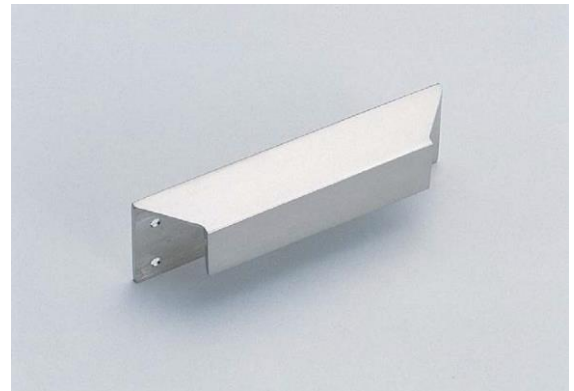

### Material

- Brass, satin nickel finish

### Installation

Part No.	L	H	Holes
GANGU-A405	46	29	2
GANGU-A402	90	73	3