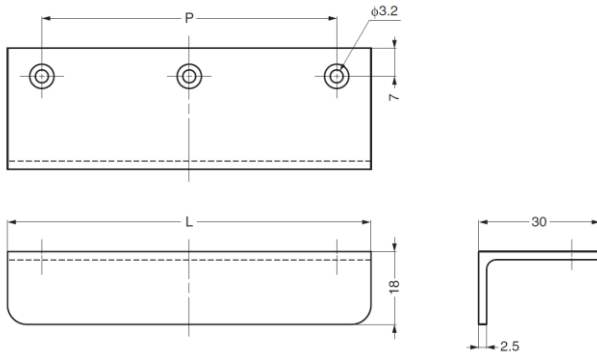

### Installation

Part No.	L	H	Holes
GANGU-A405	46	29	2
GANGU-A402	90	73	3