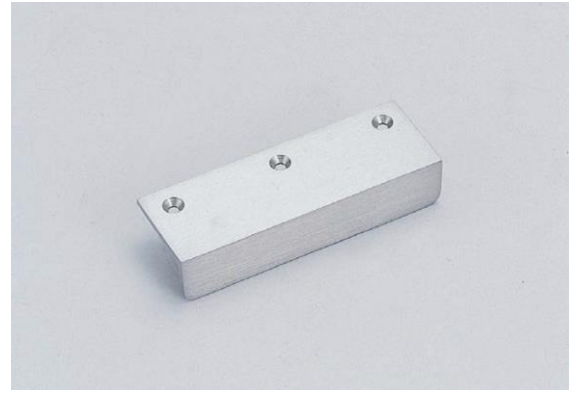

## GANGU Brass Pull

### Material

- Brass, satin nickel finish

### Installation

Part No.	L	H	Holes
GANGU-A405	46	29	2
GANGU-A402	90	73	3