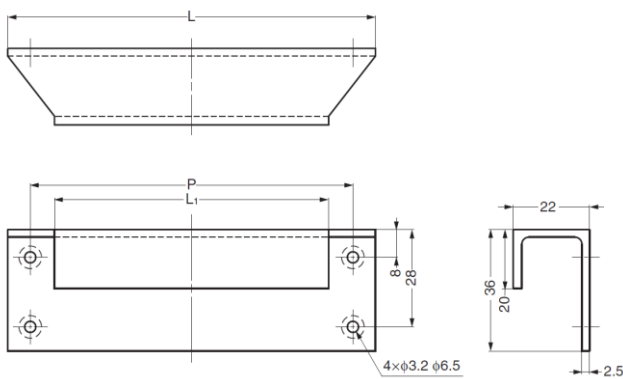

GCHAN Brass Pull

Material

- Brass, satin nickel finish